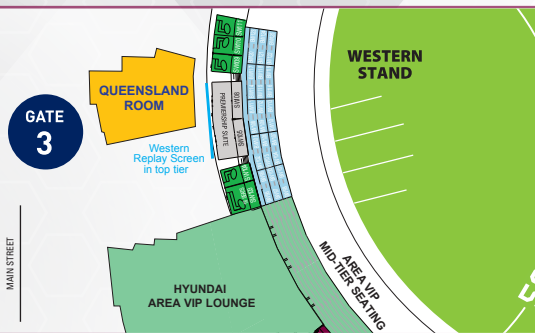

THE PREMIERSHIP SUITE

Presented by  **Majestic**
ATHLETIC

BRISBANE LIONS 2018 HOME GAMES

RD	DATE	OPPONENT	FUNCTION START	GAME TIME
2	Saturday 31 March	Melbourne	5pm	6.25pm
5	Sunday 22 April	Gold Coast SUNS	3.15pm	4.40pm
7	Sunday 6 May	Collingwood	3.15pm	4.40pm
9	Sunday 20 May	Hawthorn	1.45pm	3.20pm
10	Saturday 26 May	Sydney Swans	3pm	4.35pm
12	Sunday 10 June	Essendon	11.45am	1.10pm
14	Saturday 23 June	GWS GIANTS	3pm	4.35pm
16	Saturday 7 July	Carlton	12.15pm	1.45pm
18	Saturday 21 July	Adelaide Crows	6pm	7.25pm
20	Saturday 4 August	North Melbourne	12.45pm	2.10pm
23	TBC	West Coast Eagles	TBC	TBC

CORPORATE GATE MAP

THE PREMIERSHIP SUITE PRESENTED BY MAJESTIC

Entry via Corporate Gate 3, Main Street.

DRESS

Smart Casual

TICKETS

Corporate cards will be scanned upon entry and must be displayed on your person for admission to the Suite.